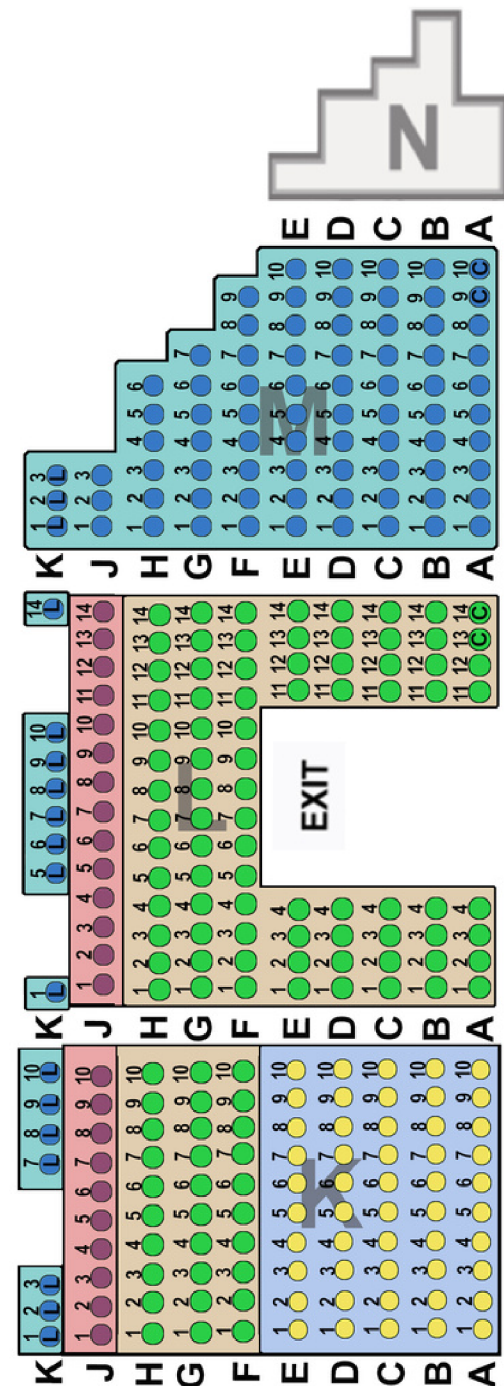

updated for the
2024-25 season

Price Tier Guide
(dot on seat refers to the
Price Tier of that seat)

- Premium
- Tier 1
- Tier 2
- Tier 3
- Tier 4

Seat Location Guide
(shading behind seat refers
to the Location of that seat)

- Orchestra
- Orchestra Rear
- Dress Circle
- Terrace
- Terrace Rear
- Sides

Wheelchair Accessible seats
are available at all prices on
Orchestra Floor.

Seat Code Guide

(some seats show a letter or symbol on the seat dot;
here's what those codes mean)

- L** Limited view: seat may have obstructed or limited view. No refunds or exchanges.
- O** Obstructed View: Seat is behind the sound booth and may have a limited view. No refunds or exchanges.
- Wheelchair Accessible. SEAT IS A SPACE, NOT AN ACTUAL SEAT. Purchase without need for such accommodation is grounds for cancellation of order.
- A** Accessible Companion. To be purchased ONLY as the COMPANION of the adjacent Wheelchair Accessible Seat. Purchase of Companion seat otherwise is grounds for cancellation of order.
- C** Mobility: This seat is easier to reach for those with special mobility needs.

Santa Cruz Civic Auditorium

All seating is raked except Orchestra Floor.