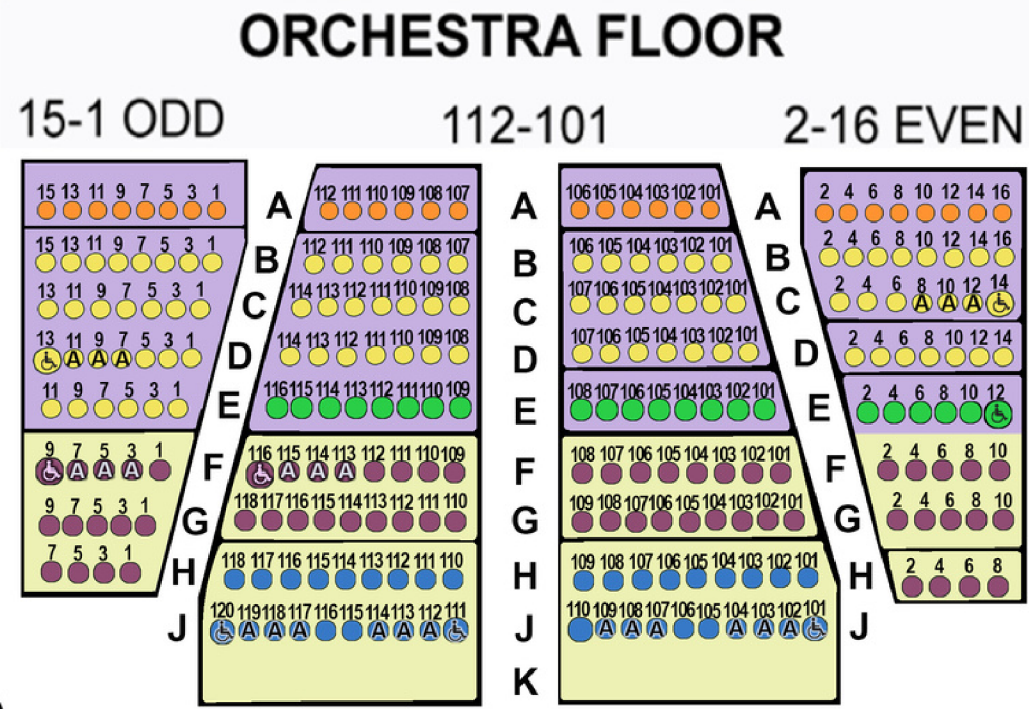

updated for the
2024-25 season

Price Tier Guide
(dot on seat refers to the
Price Tier of that seat)

- Premium
- Tier 1
- Tier 2
- Tier 3
- Tier 4

Seat Location Guide
(shading behind seat refers
to the Location of that seat)

- Orchestra
- Orchestra Rear
- Dress Circle
- Terrace
- Terrace Rear
- Sides

Wheelchair Accessible seats
are available at all prices on
Orchestra Floor.

Seat Code Guide

(some seats show a letter or symbol on the seat dot;
here's what those codes mean)

- L** Limited view: seat may have obstructed or limited view. No refunds or exchanges.
- O** Obstructed View: Seat is behind the sound booth and may have a limited view. No refunds or exchanges.
- Wheelchair Accessible. SEAT IS A SPACE, NOT AN ACTUAL SEAT. Purchase without need for such accommodation is grounds for cancellation of order.
- A** Accessible Companion. To be purchased ONLY as the COMPANION of the adjacent Wheelchair Accessible Seat. Purchase of Companion seat otherwise is grounds for cancellation of order.
- C** Mobility: This seat is easier to reach for those with special mobility needs.

Santa Cruz Civic Auditorium

All seating is raked except Orchestra Floor.